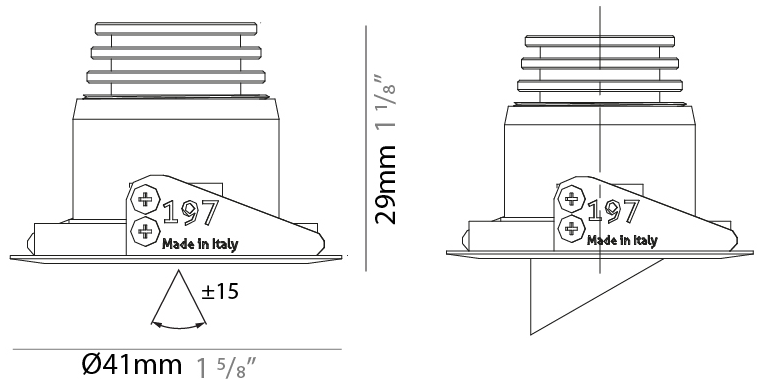

A1250001-

base number   Color   Finish   Lens
Temperature   Options   Options

1. To build a product code in our configurator select the specify button on the base model # product page
2. To build a manual product code on this datasheet choose from the options listed below in blue font and add the suffix to the base model #

GENERAL

Series: Nilo
Subseries: Nilo D
Brand: Unonovesette
Division: Architectural
Mounting Type: Recessed
Mounting Location: Ceiling
Subcategory: Downlight

PHYSICAL

Shape: Round
Diameter (mm): 41
Diameter (in): 1 5/8
Height (mm): 40
Height (in): 1 9/16
Light Distribution: Downlight
Weight (kg): 0.04
Weight (lbs): 0.09
Diffuser: Extra clear tempered glass
Fixture Finish: WHI / BLK
Fixture Material: Aluminum
Cable Details: 200mm cable 2x0.5 mm2
Upon Request: Finishes: Natural Anodized Aluminum

ELECTRICAL

Lamp Type: LED
Input Wattage (W): 2.48
Total Output Wattage (W): 1.49
Dimming: Non-Dimming / Phase Dimming (120Vac only) / 0-10V Dimming
Driver Included: No
Driver Location: Remote
Driver Type: Constant Current - 120 / 277Vac
Driver Class: Class 2
Input Voltage (V): 120 - 277
Constant Current (MA): 500

LED

Number of LEDs: 1
Color Temperature (°K): 2200 / 2700 / 3000 / 4000
Max. Delivered Lumen (lm): 127
CRI: >90 CRI
Lamp Life (hrs): 100000

OPTICAL

Optic°: 10 / 23 / 43 / 70 / 10x40

RATINGS AND CERTIFICATIONS

Certified By: Certified for North American Standards
IP rating: IP40
Bug Rating: B0 U0 G0